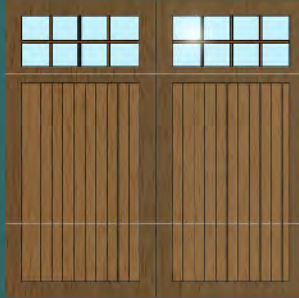

Model #150Plus