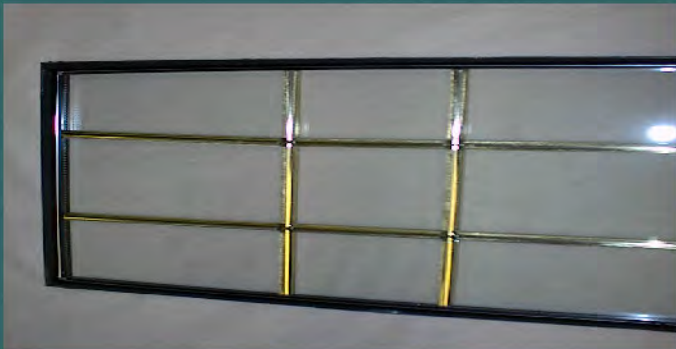

Carriage Series Custom Garage Doors

Stain Grade

Timeless Beauty For Today's New Homes

DOOR INDUSTRIES

www.equaldoor.com

Canada's Premier Garage Door Builder

Carriage Series Stain Grade Doors

In a world full of look alike high production building materials Carriage Series custom garage doors shine through. Tastefully designed, and masterfully hand crafted, our garage doors are built to compliment the architecture of your new home. Using only the finest available materials we construct timeless creations that offer beauty and security for years to come.

Western Red Cedar, vertical grain Douglas Fir, African Mahogany and other quality woods are available to achieve that perfect look. Simply apply the clear coat, stain, or paint finish of your choice to bring out the natural beauty. Our doors are fully insulated and the interior surface is factory prime painted. Our time proven "laid up" construction means a totally sag free sectional door for smooth and quiet operation at the touch of a button. Choose from our extensive standard models or have us design a one of a kind door to perfectly suit your new home.

A Touch Of Glass

Standard

3mil clear glass with removable wood grilles set behind the glass. Offers a divided lite look without the high cost. Grilles are constructed of the same wood species as the door cladding. Exterior mounted grilles are also available.

True Divided Lites

The "Cadillac" of glazing choices. Beautiful real wood sashes with individual glass panes. This option offers an authentic look to period style homes and a higher level of detail for that extra "Touch of Class"